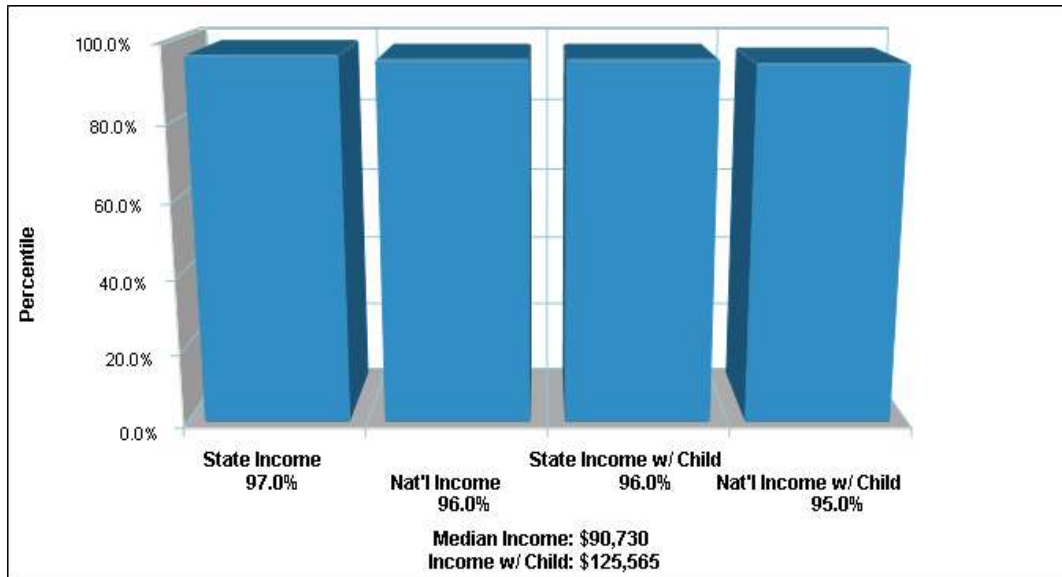

Location: PINE-RICHLAND SD Neighborhood Income

Location: PINE-RICHLAND SD Neighborhood Adult Education Level

Prepared by Diane Tifone
Lic #RS275184, REALTOR®, MBA, ABR, CRS, e-PRO, QSC, SRES

Location: PINE-RICHLAND SD Neighborhood Household Characteristics