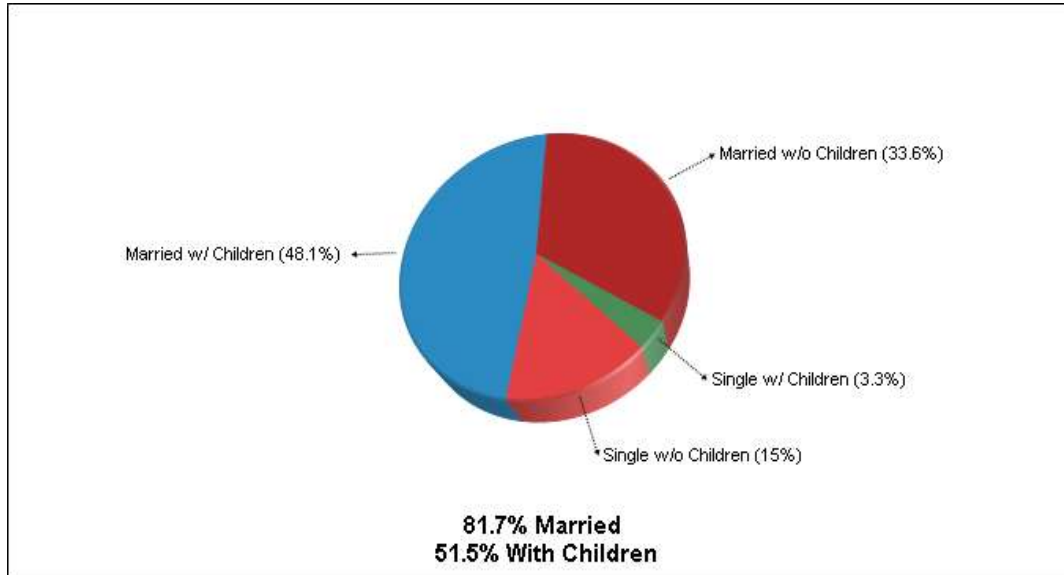

Location: PINE-RICHLAND SD Neighborhood Income

Location: PINE-RICHLAND SD Neighborhood Adult Education Level

Prepared by Diane Tifone
Lic #RS275184, REALTOR®, MBA, ABR, CRS, e-PRO, QSC, SRES

Location: PINE-RICHLAND SD Neighborhood Household Characteristics