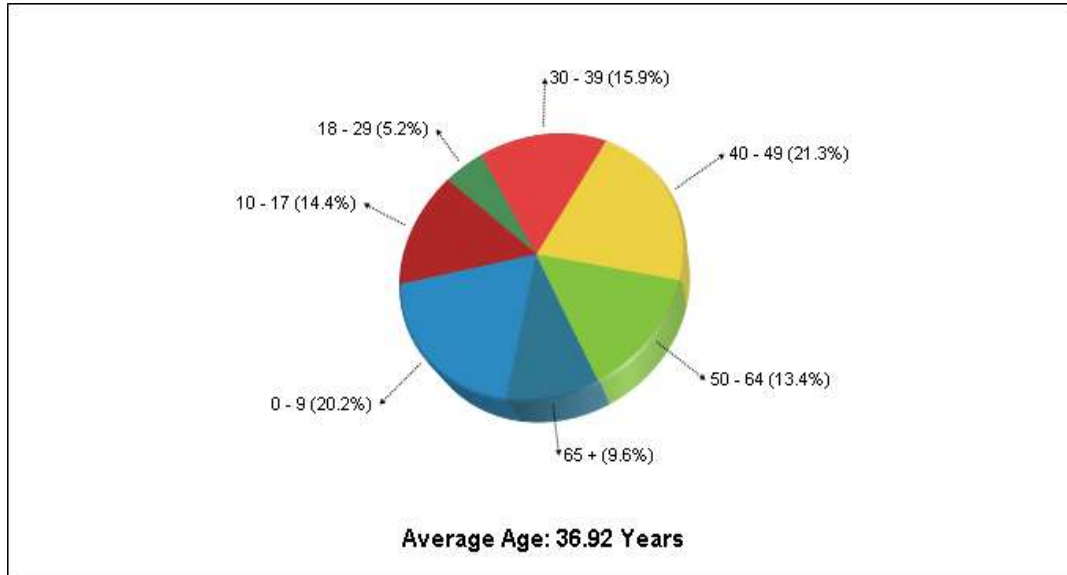

Location: PINE-RICHLAND SD Neighborhood Employment

Prepared by Diane Tifone
Lic #RS275184, REALTOR®, MBA, ABR, CRS, e-PRO, QSC, SRES

**Location: PINE-RICHLAND SD
Neighborhood Age Breakdown**

Prepared by Diane Tifone
Lic #RS275184, REALTOR®, MBA, ABR, CRS, e-PRO, QSC, SRES