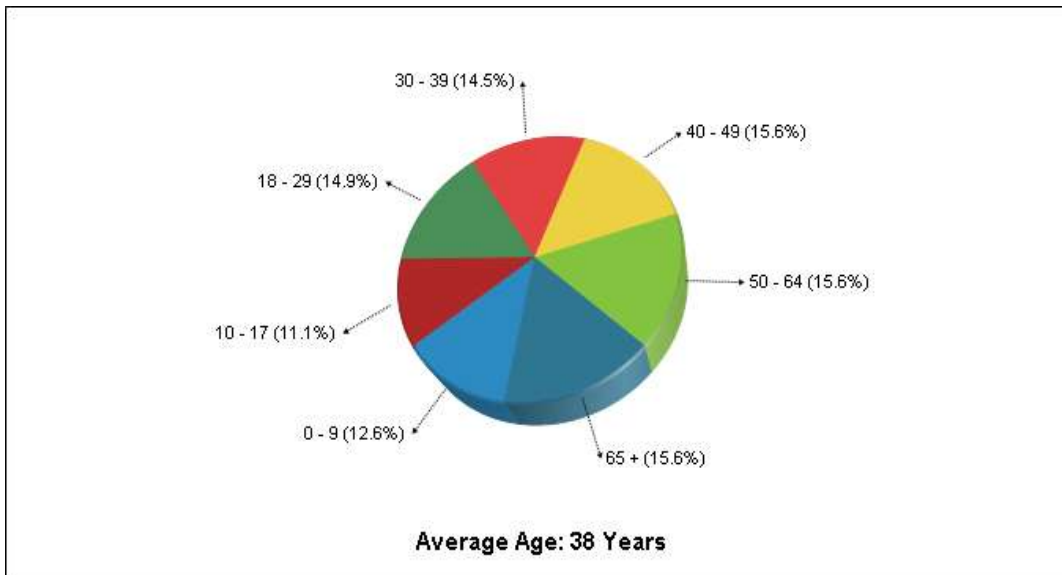

Location: PINE-RICHLAND SD City/Area Age Breakdown

Prepared by Diane Tifone
Lic #RS275184, REALTOR®, MBA, ABR, CRS, e-PRO, QSC, SRES