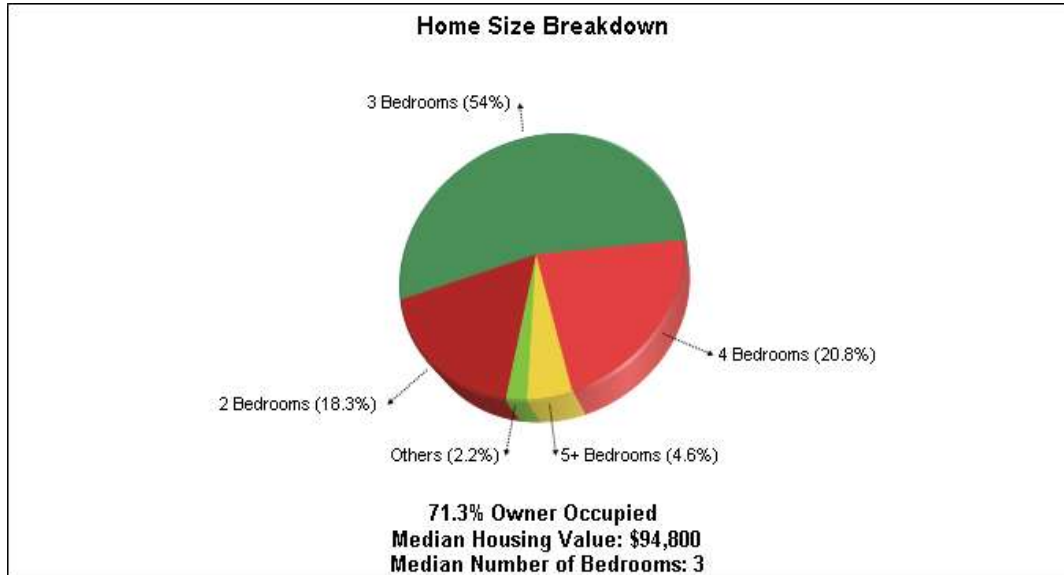

Location: PINE-RICHLAND SD City/Area Rental

Location: PINE-RICHLAND SD City/Area Housing Characteristics

Prepared by Diane Tifone
Lic #RS275184, REALTOR®, MBA, ABR, CRS, e-PRO, QSC, SRES

Location: PINE-RICHLAND SD
City/Area Home Ownership