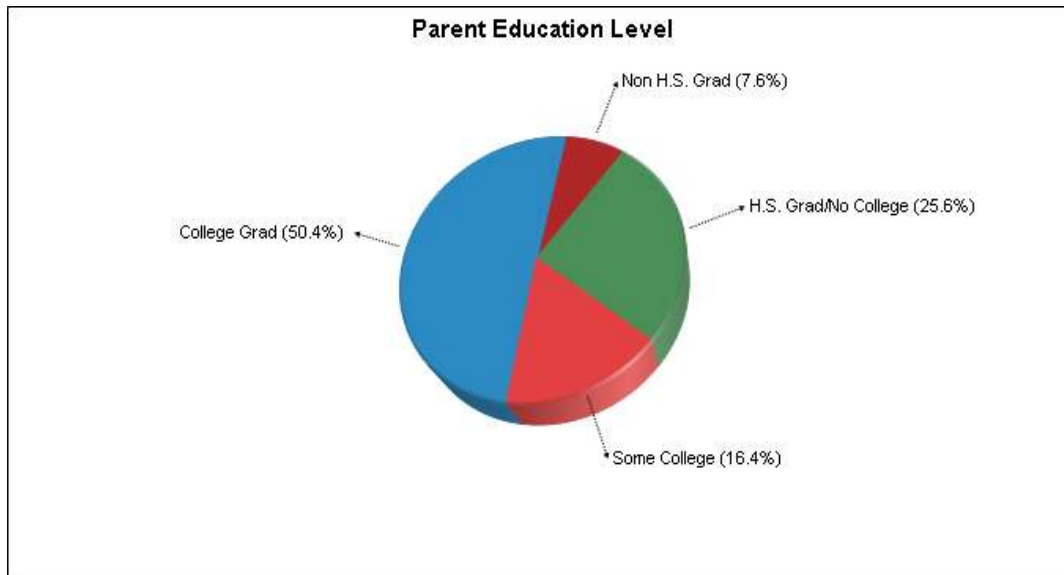

Location: PINE-RICHLAND SD
Household Income

Location: PINE-RICHLAND SD
Parent Education Level

Prepared by Diane Tifone
Lic #RS275184, REALTOR®, MBA, ABR, CRS, e-PRO, QSC, SRES

Private Schools

Richland Christian School
 , GIBSONIA, PA 15044
Distance from Subject: 1.7 Miles
Affiliation: 27
Students: N/A
Student/ Homeroom Ratio: N/A
School Colors: N/A
Enrollment By Grade: K-2 1-1 3-2 6-2