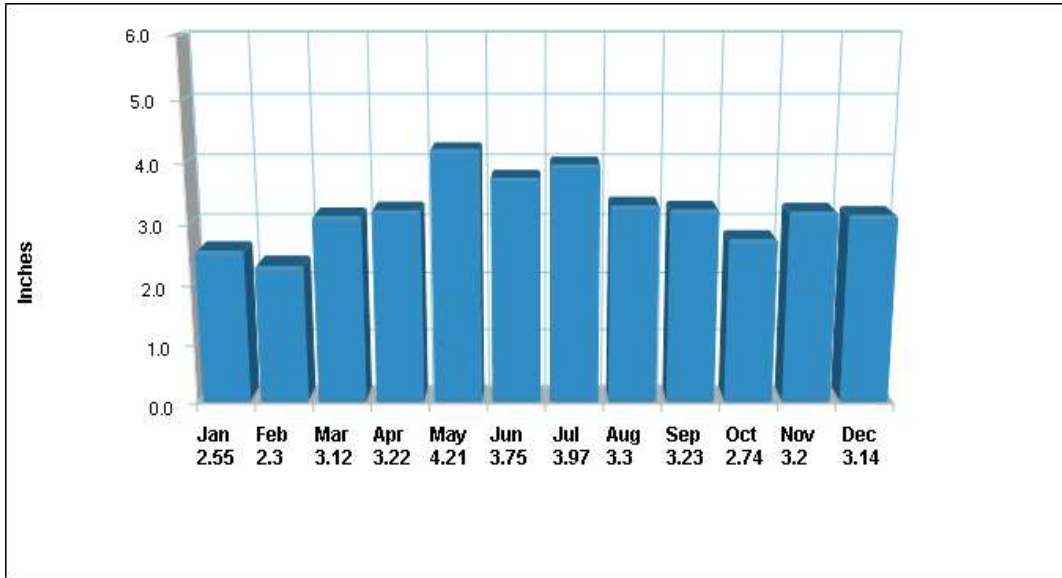

GIBSONIA

Prepared by Diane Tifone

Lic #RS275184, REALTOR®, MBA, ABR, CRS, e-PRO, QSC, SRES

Copyright eNeighborhoods, LLC The accuracy of all information is deemed reliable, but is not guaranteed.

Average Precipitation
Measured at BAKERSTOWN (elevation: 1230ft.)