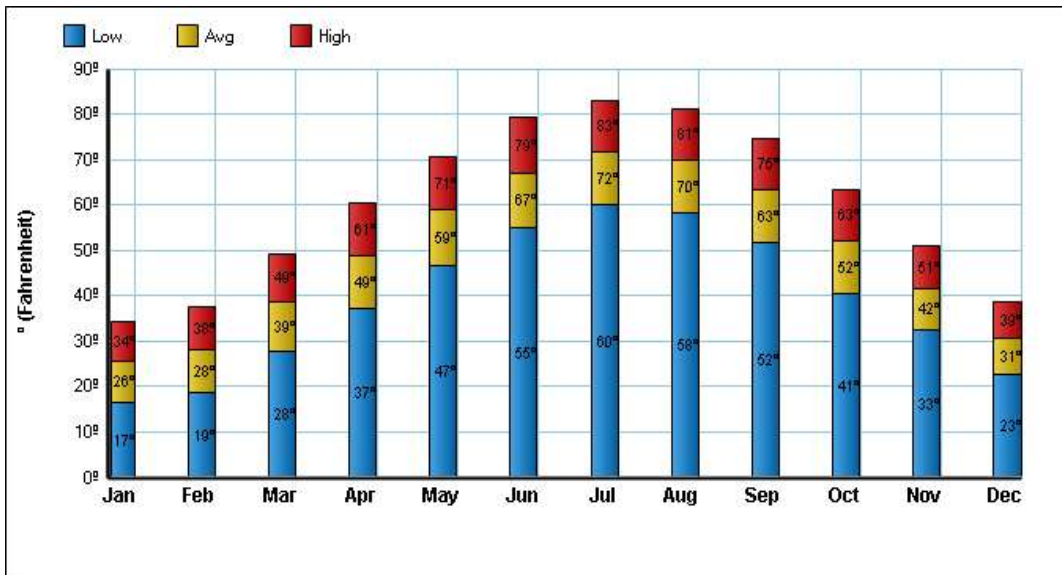

Temperature
Measured at BAKERSTOWN (elevation: 1230ft.)

Prepared by Diane Tifone

Lic #RS275184, REALTOR®, MBA, ABR, CRS, e-PRO, QSC, SRES