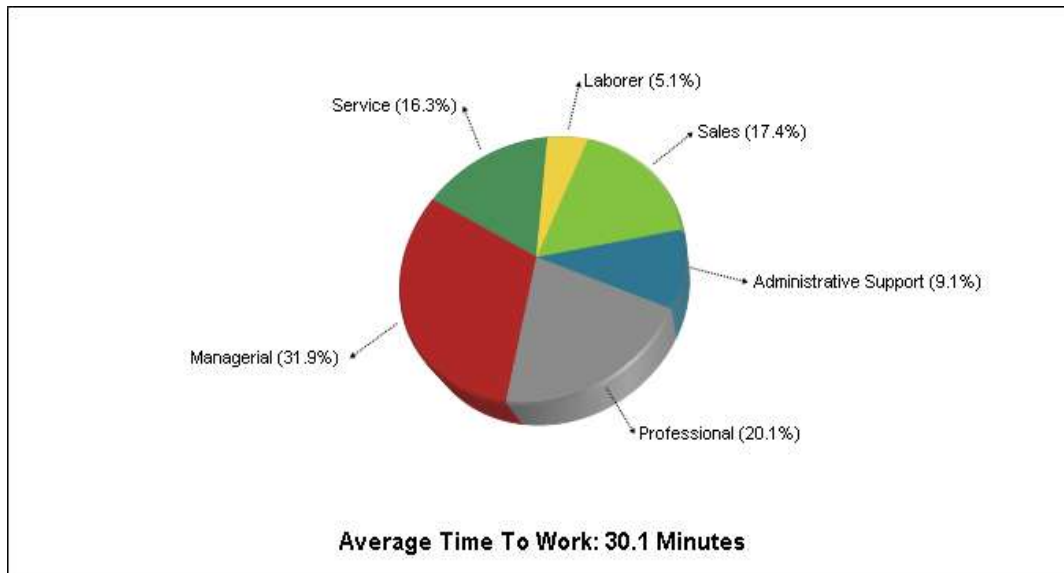

Location: PINE-RICHLAND SD Neighborhood Employment

Prepared by Diane Tifone
Lic #RS275184, REALTOR®, MBA, ABR, CRS, e-PRO, QSC, SRES