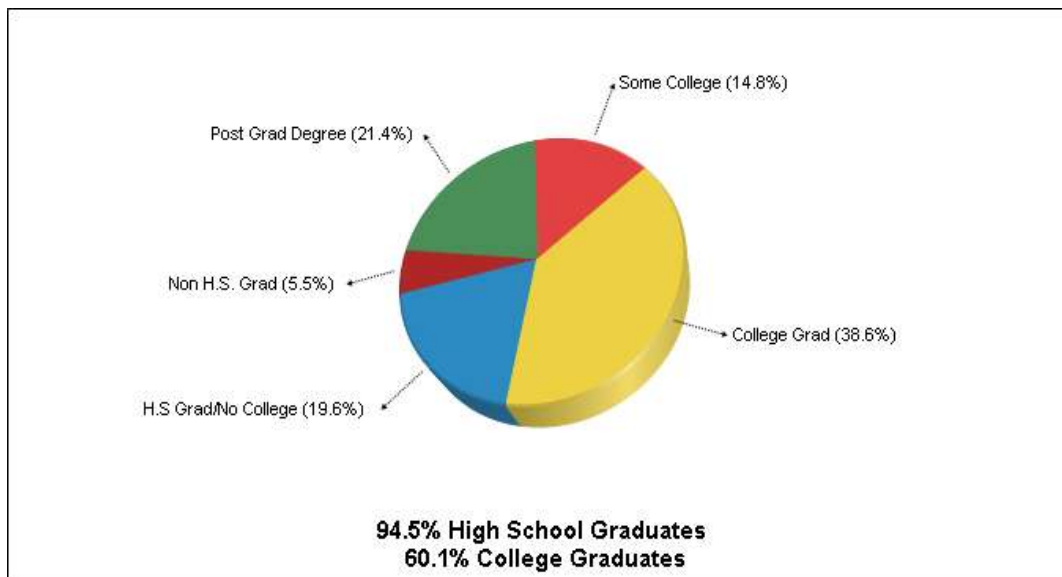

Location: PINE-RICHLAND SD Neighborhood Income

Location: PINE-RICHLAND SD Neighborhood Adult Education Level

Prepared by Diane Tifone
Lic #RS275184, REALTOR®, MBA, ABR, CRS, e-PRO, QSC, SRES

Location: PINE-RICHLAND SD Neighborhood Household Characteristics