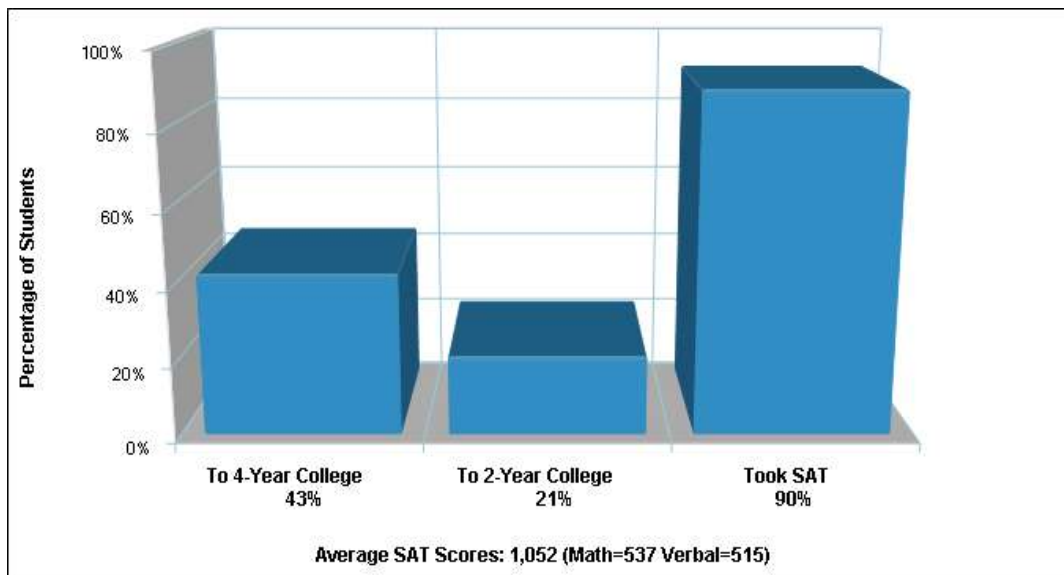

Location: PINE-RICHLAND SD High School Statistics

Prepared by Diane Tifone
Lic #RS275184, REALTOR®, MBA, ABR, CRS, e-PRO, QSC, SRES