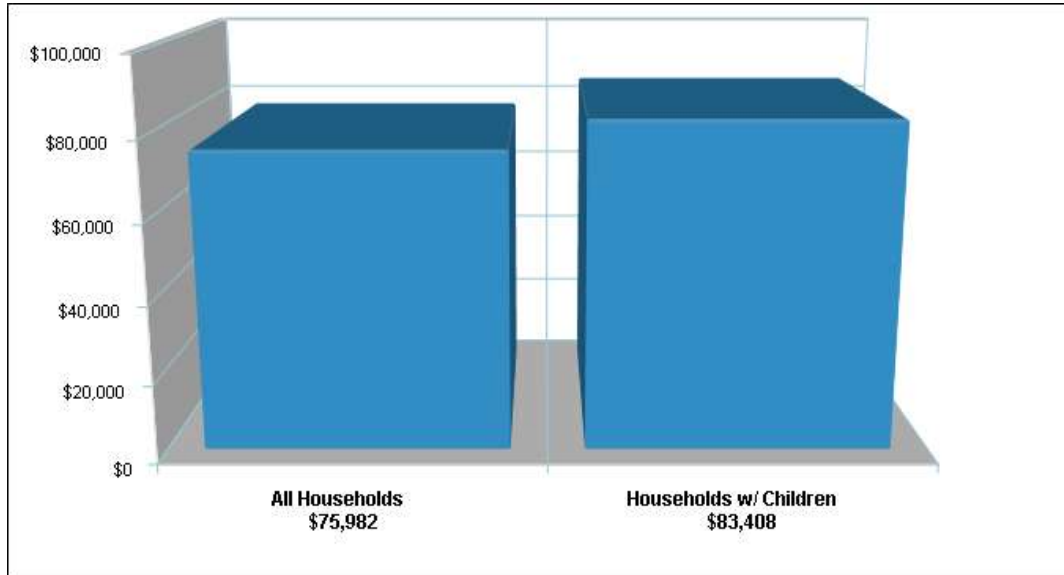

Location: PINE-RICHLAND SD
Household Income

Location: PINE-RICHLAND SD
Parent Education Level

Prepared by Diane Tifone
Lic #RS275184, REALTOR®, MBA, ABR, CRS, e-PRO, QSC, SRES

Private Schools

Richland Christian School
 , GIBSONIA, PA 15044
Distance from Subject: 1.7 Miles
Affiliation: 27
Students: N/A
Student/ Homeroom Ratio: N/A
School Colors: N/A
Enrollment By Grade: K-2 1-1 3-2 6-2