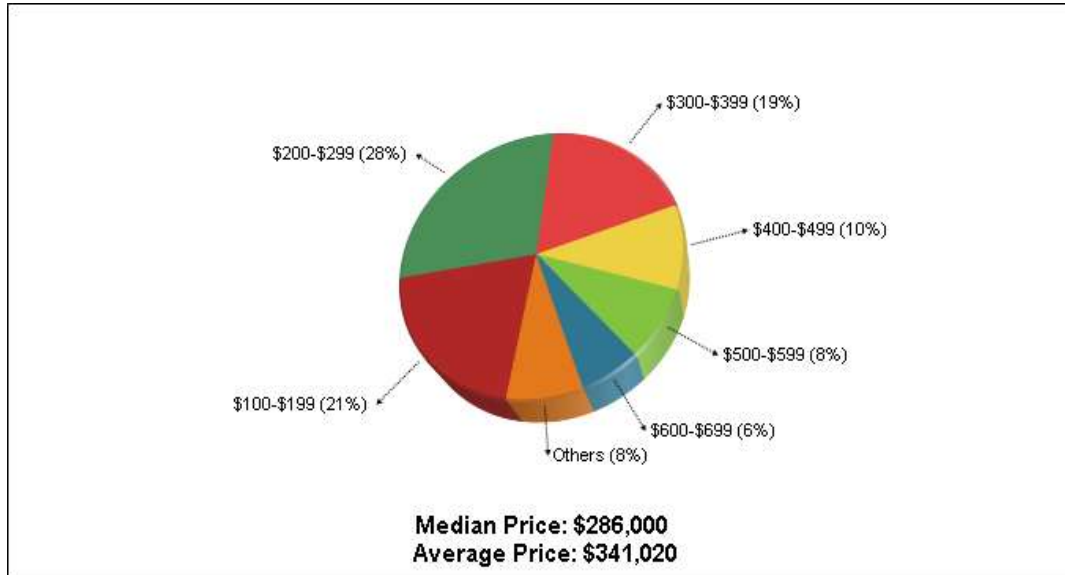

Location: PINE-RICHLAND SD Home Sales Pricing Pattern

Prepared by Diane Tifone

Lic #RS275184, REALTOR®, MBA, ABR, CRS, e-PRO, QSC, SRES

Copyright eNeighborhoods, LLC The accuracy of all information is deemed reliable, but is not guaranteed.