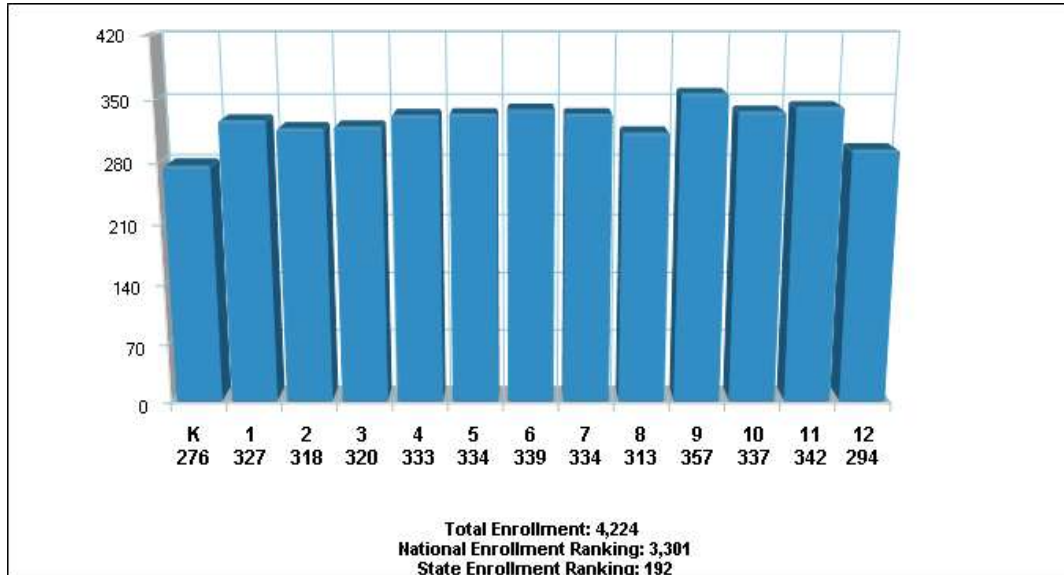

Prepared by Diane Tifone

Lic #RS275184, REALTOR®, MBA, ABR, CRS, e-PRO, QSC, SRES

Copyright eNeighborhoods, LLC The accuracy of all information is deemed reliable, but is not guaranteed.

Location: PINE-RICHLAND SD Student Enrollment By Grade