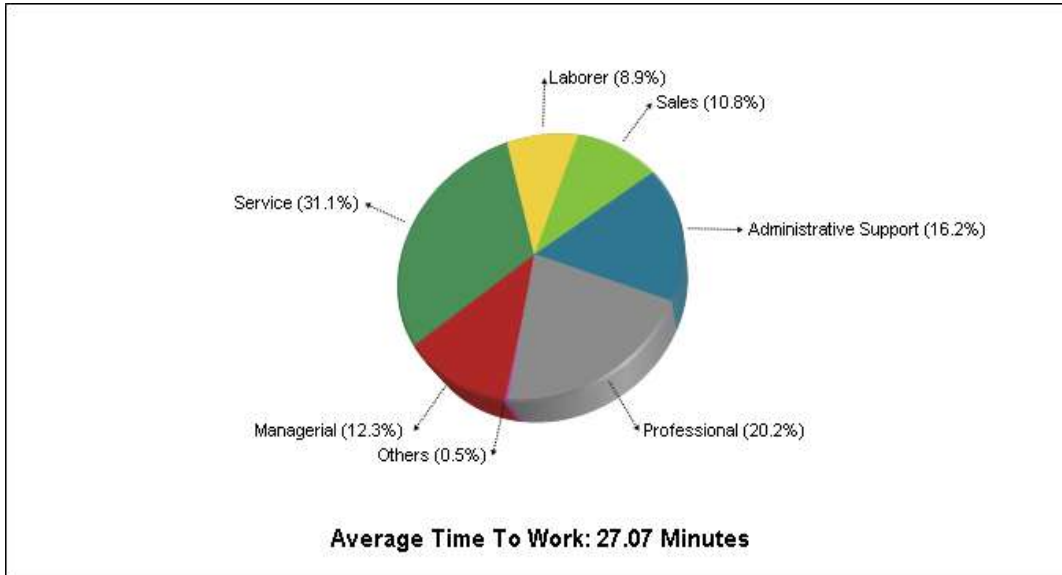

Location: PINE-RICHLAND SD City/Area Employment